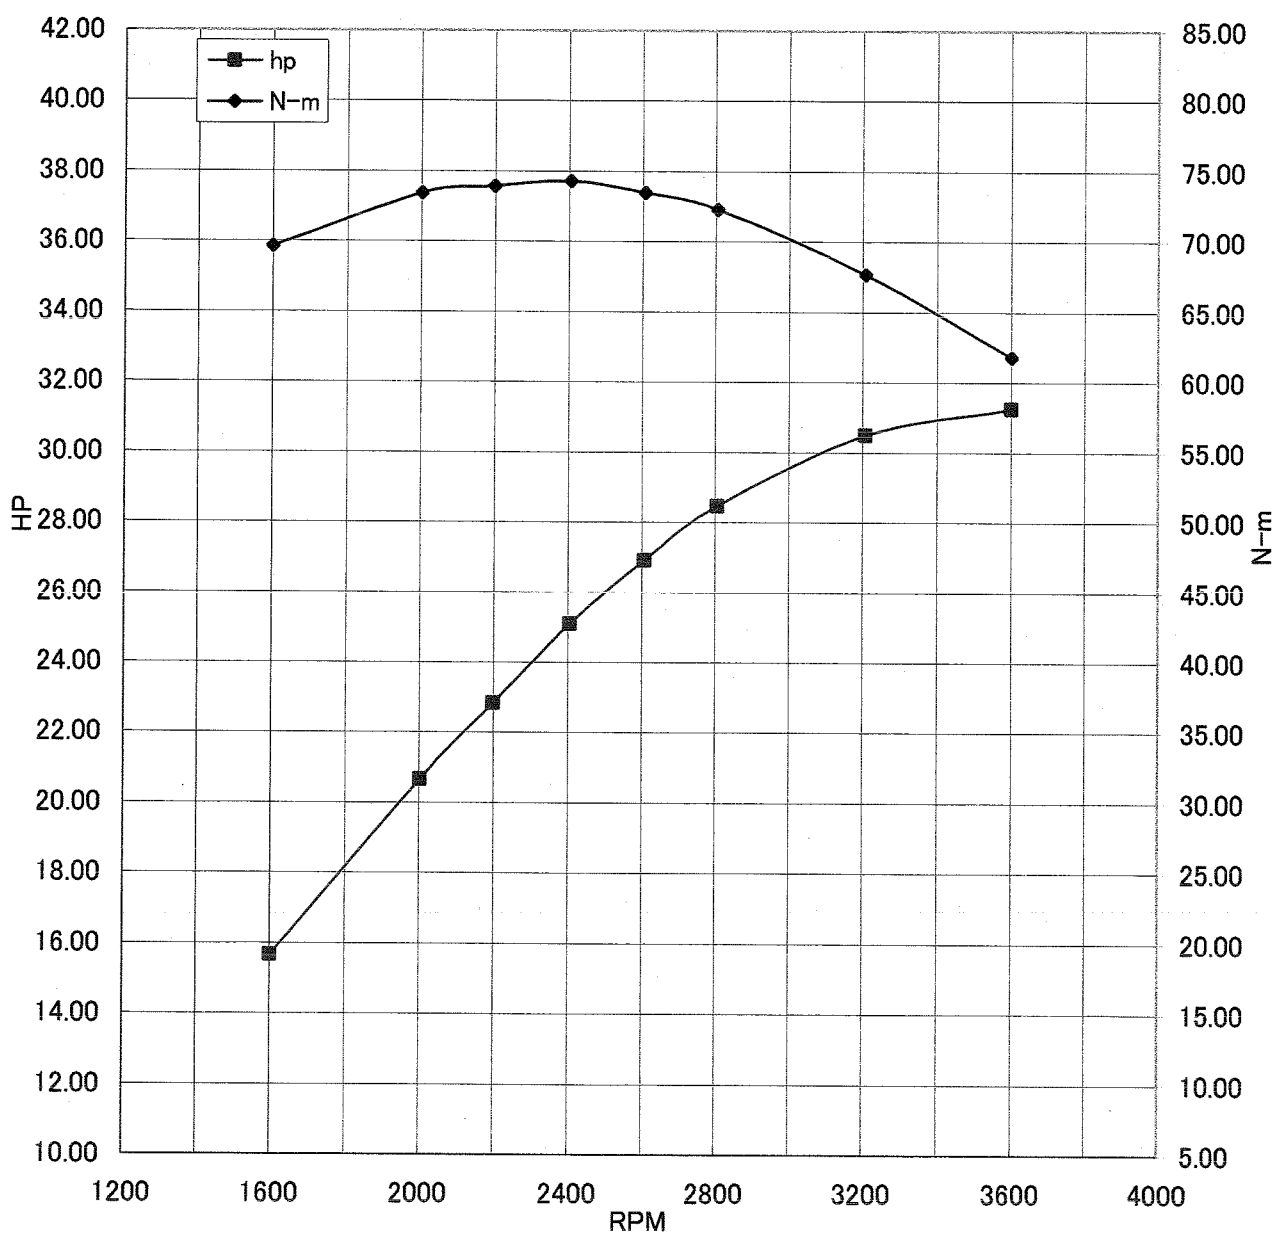

Kawasaki General Purpose Engine Gross Power Data According to SAE J1995

WOT ENGINE POWER PLOT

Kawasaki General purpose engine

Engine model/version : FX921V/BS00
Engine serial number : A05119
Test/run number : 16