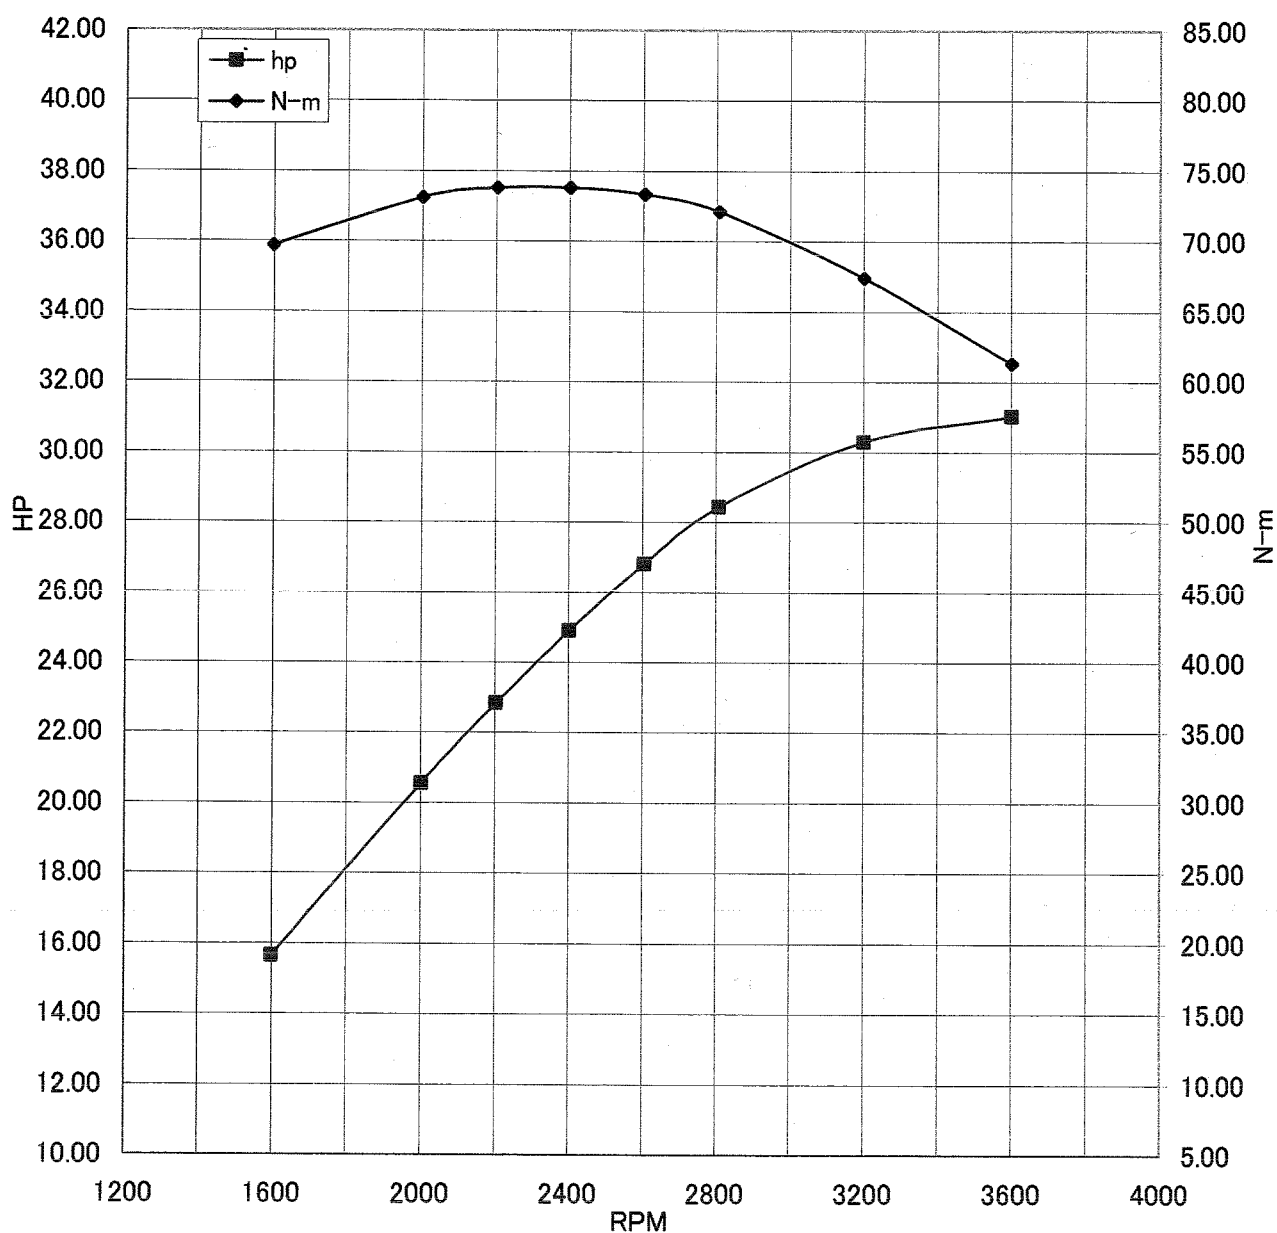

# Kawasaki General Purpose Engine Gross Power Data According to SAE J1995

## WOT ENGINE POWER PLOT

### Kawasaki General purpose engine

Engine model/version : FX921V/BS00  
Engine serial number : A05119  
Test/run number : 14

Kawasaki General Purpose Engine Gross Power Data According to SAE J1995

WOT ENGINE POWER PLOT