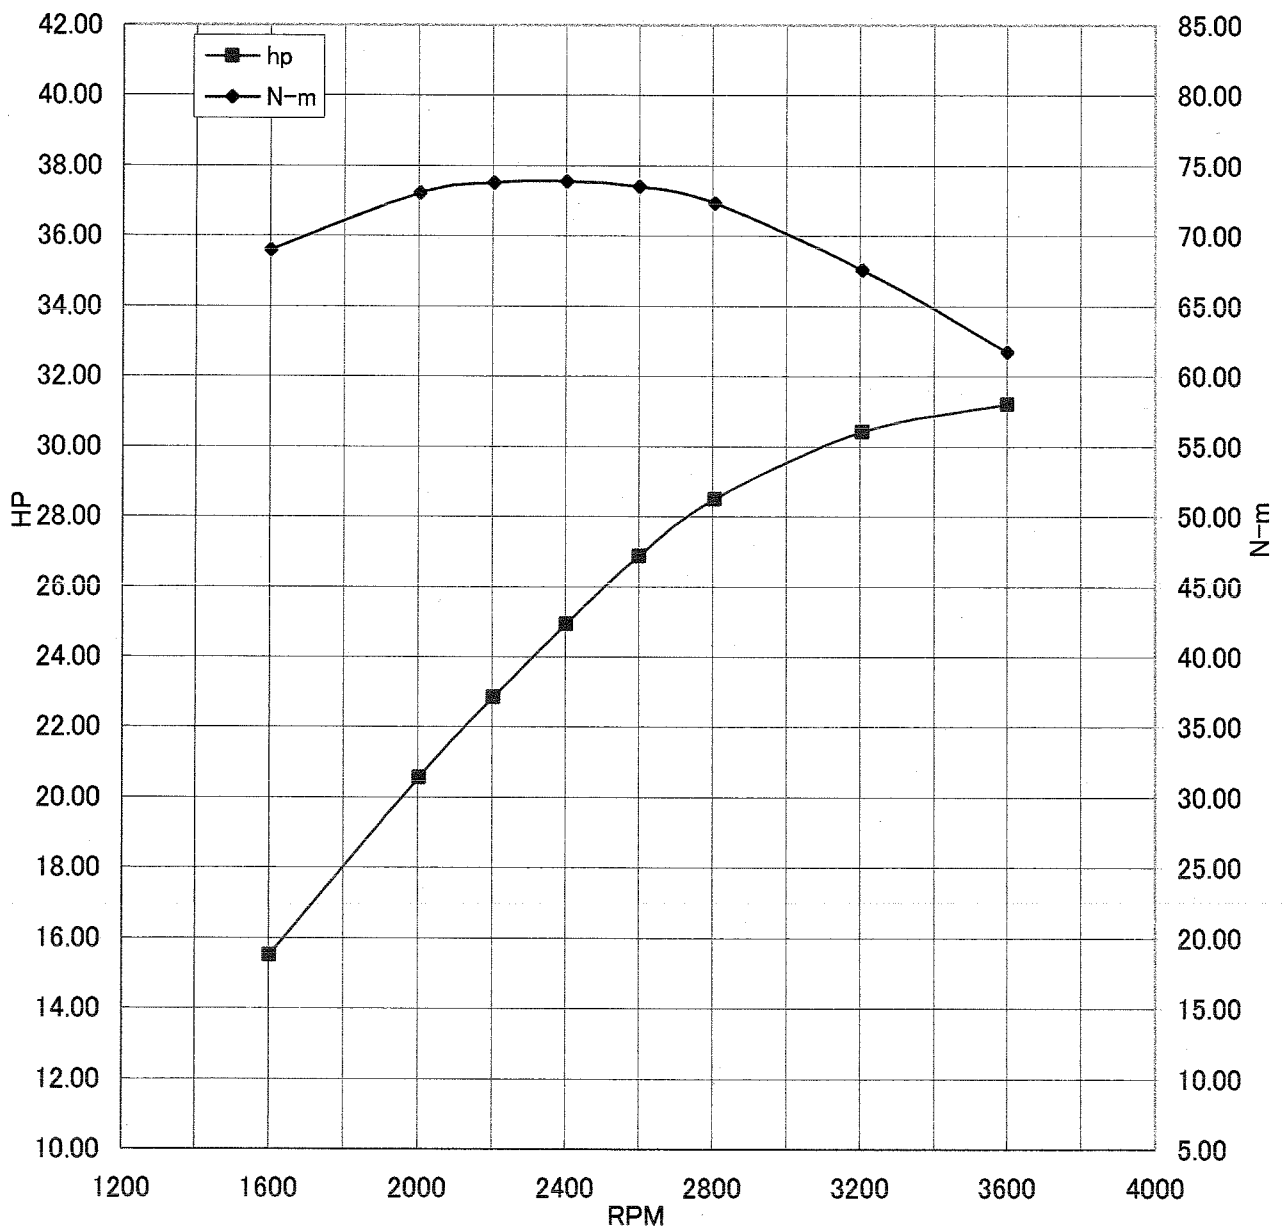

Kawasaki General Purpose Engine Gross Power Data According to SAE J1995

WOT ENGINE POWER PLOT

Kawasaki General purpose engine

Engine model/version : FX921V/BS00
Engine serial number : A05119
Test/run number : 15