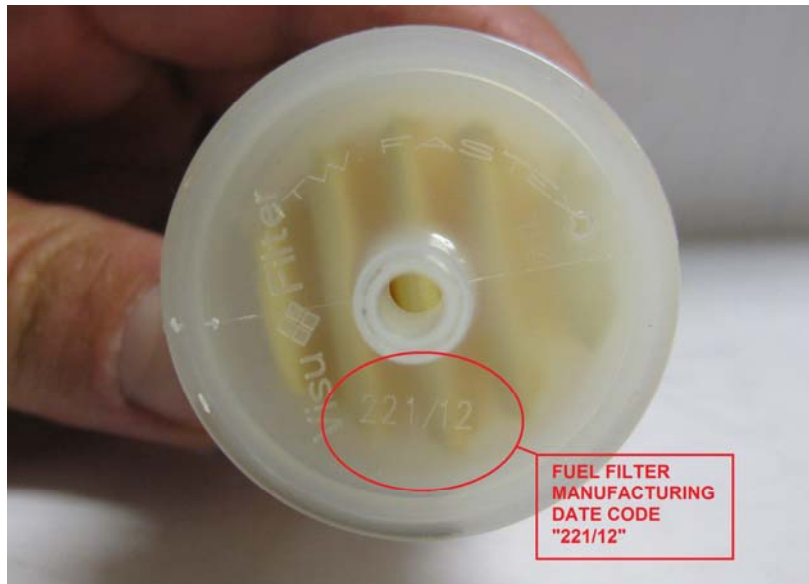

Remedy: Customers should stop using recalled engines immediately, even if no filter leak is detected. Customers should contact the nearest Kawasaki dealer as soon as possible to make arrangements to have the equipment repaired free of charge. Customers that wish to complete this repair on their own should contact Kawasaki Motors Corp., U.S.A. toll free at (866) 836-4463 Monday through Friday from 8 a.m. to 5 p.m. EST, or e-mail ffrecall@kmc-usa.com for further instructions and a free repair kit. Customers will need to have their engine model code and serial number available when calling.

Consumer Contact: For additional information, contact Kawasaki Motors Corp., U.S.A. at (866) 836-4463 between 8 a.m. and 5 p.m. Monday through Friday ET, or visit the firm's Web site at www.kawpower.com.